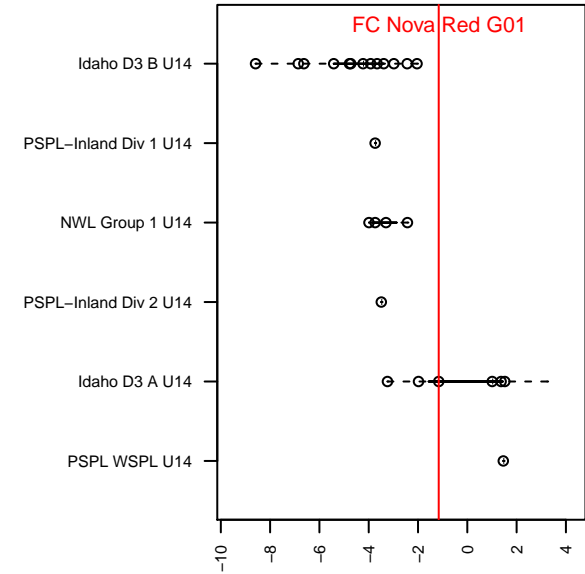

FC Nova Red G01

FC Nova SC
 Boise, ID
 G01 total strength=1006
 attack=3.2 defense=1.3
 fall league = Idaho D3 A U14
 spr league = Spr Idaho D3 A U14
 notes= Aaron Tooley

alt names used:
 FC Nova Red G01
 FC NOVA RED
 FC NOVA ECNL RESERVES (ID)

Venues played:
 2015 Idaho D3 A U14
 2015 FC Nova Fall Showcase U14G King
 2015 Spr Idaho D3 A U14

FC Nova Red G01
 Dots are actual minus expected GF (blue circles) and GA (red triangles).
 Blue line is smoothed change in attack strength. Red is smoothed change in defense strength.

**attack and defense variance (black dot)
relative to other teams
and top 10 in region**

**attack and defense rating
relative to others at age
and all opponents in last 13 months**

Performance relative to 13 month average