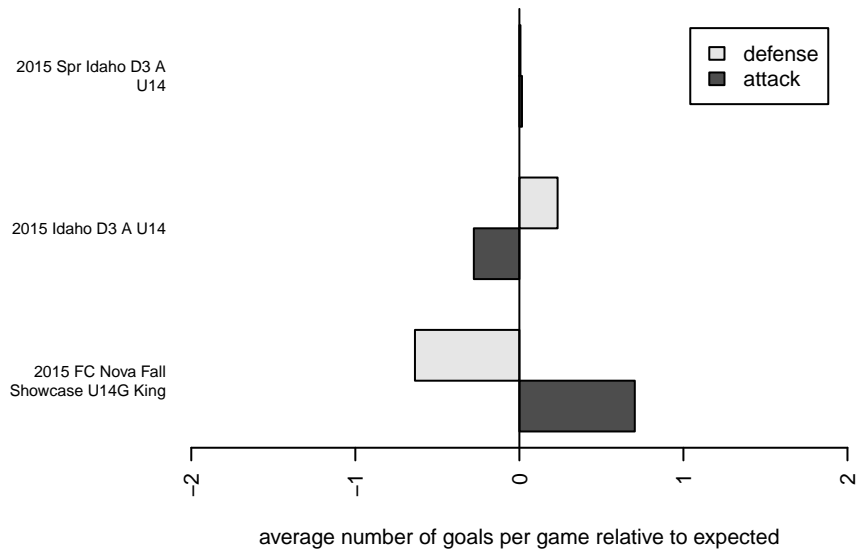

FC Nova Red G01

FC Nova SC
 Boise, ID
 G01 total strength=1006
 attack=3.2 defense=1.3
 fall league = Idaho D3 A U14
 spr league = Spr Idaho D3 A U14
 notes= Aaron Tooley

alt names used:
 FC Nova Red G01
 FC NOVA RED
 FC NOVA ECNL RESERVES (ID)

Venues played:
 2015 Idaho D3 A U14
 2015 FC Nova Fall Showcase U14G King
 2015 Spr Idaho D3 A U14

FC Nova Red G01
 Dots are actual minus expected GF (blue circles) and GA (red triangles).
 Blue line is smoothed change in attack strength. Red is smoothed change in defense strength.

**attack and defense variance (black dot)
relative to other teams
and top 10 in region**

**attack and defense rating
relative to others at age
and all opponents in last 13 months**

Performance relative to 13 month average