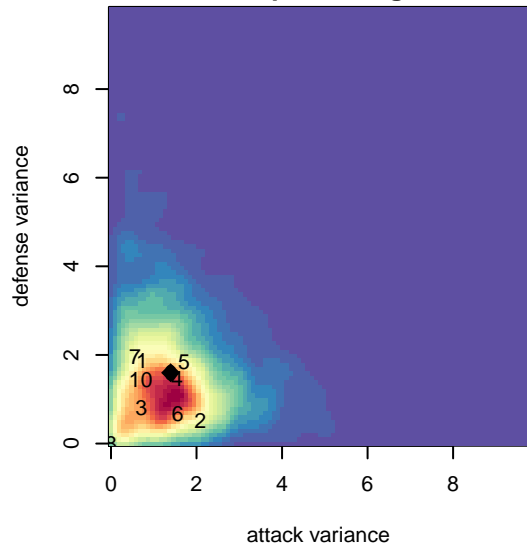

FC Nova Red G01

FC Nova SC
 Boise, ID
 G01 total strength=1006
 attack=3.2 defense=1.3
 fall league = Idaho D3 A U14
 spr league = Spr Idaho D3 A U14
 notes= Aaron Tooley

alt names used:
 FC Nova Red G01
 FC NOVA RED
 FC NOVA ECNL RESERVES (ID)

Venues played:
 2015 Idaho D3 A U14
 2015 FC Nova Fall Showcase U14G King
 2015 Spr Idaho D3 A U14

FC Nova Red G01
 Dots are actual minus expected GF (blue circles) and GA (red triangles).
 Blue line is smoothed change in attack strength. Red is smoothed change in defense strength.

**attack and defense variance (black dot)
relative to other teams
and top 10 in region**

**attack and defense rating
relative to others at age
and all opponents in last 13 months**

Performance relative to 13 month average